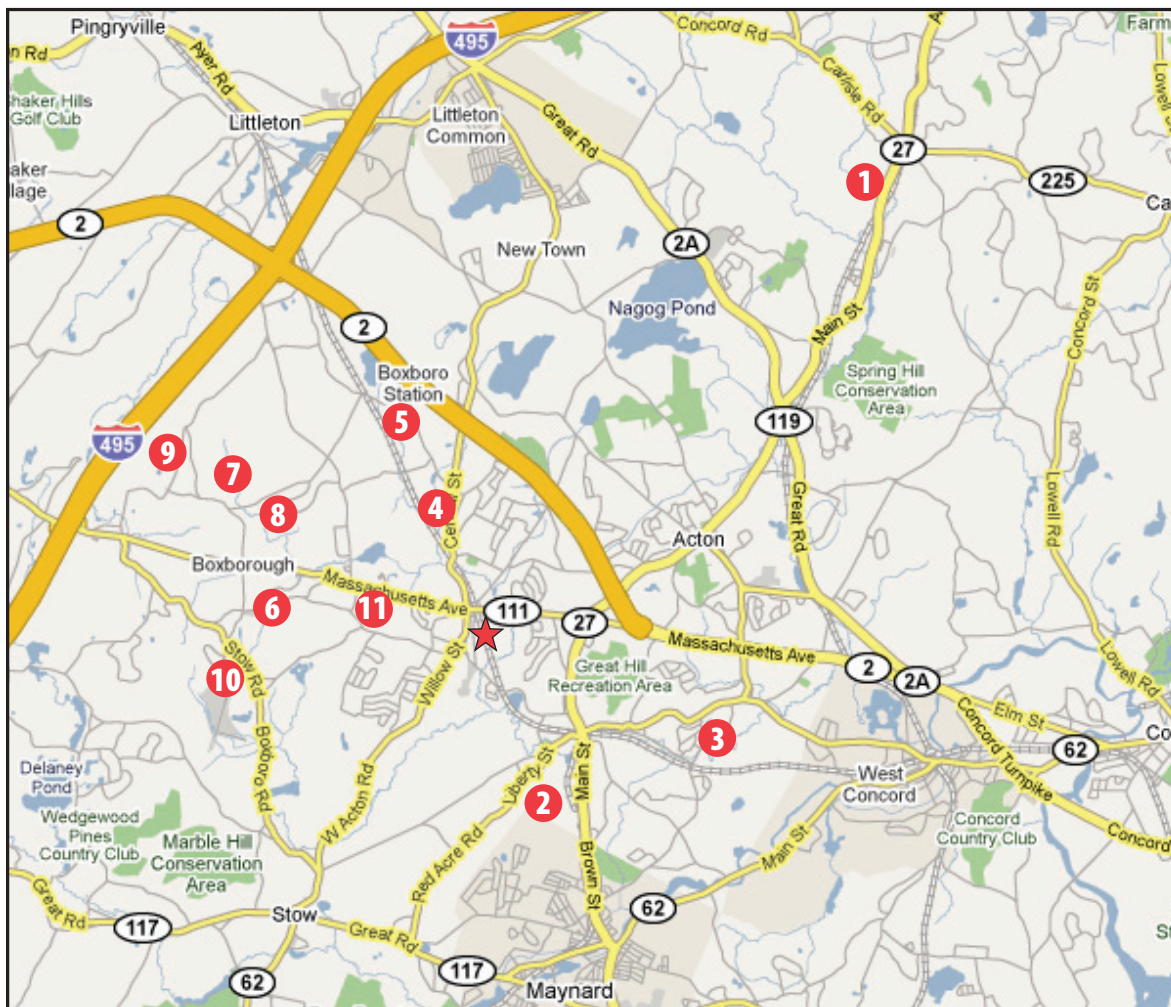

Sundays, July 11–Oct. 31

10am–2pm

Pearl Street, West Acton Village

The ABFM seeks to benefit local farms and economies.
Please support these Acton and Boxborough farms:

Acton Farms

1. **Butterbrook Farm**
982 Main Street
2. **Stonefield Farm**
91 Martin Street
3. **Cucurbit Farm**
32 Parker Street
4. **Idylwilde Farm**
366 Central Street

Boxborough Farms

5. **Winston-Folley Farm**
69 Depot Road
6. **Burroughs Farm**
360 Burroughs Road
7. **Neville Family Farm**
317 Middle Road
8. **The Maples**
276 Middle Road
9. **Ridge Hill Farm**
702 Hill Road
10. **Westview Farm**
Across #526 Stow Road
11. **The Birdhouse**
33 Bicentennial Way